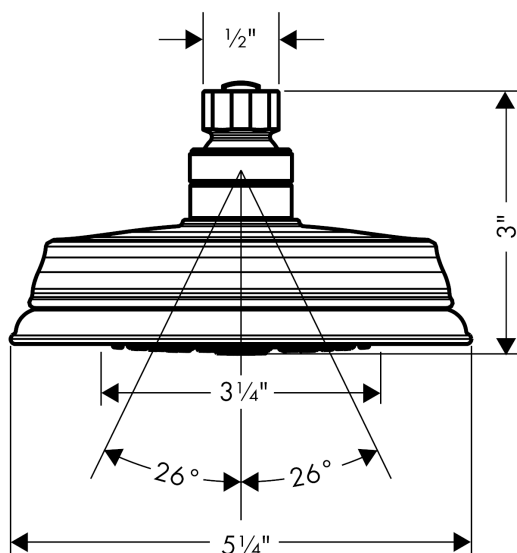

**Croma 100 Classic
Showerhead 3-Jet, 1.8 GPM**

Finishes : **polished nickel** Part no. : **04751830**

Description

Features

- 75 no-clog spray channels
- Spray modes: Full, Pulsating Massage, Intense Turbo
- Flow: 1.8 GPM (6.8 L/Min)

Item details

List Price \$ 118.00

Technology

Compliance

Product image

Scale drawing

Croma 100 Classic
Showerhead 3-Jet, 1.8 GPM

Finishes : **polished nickel** Part no. : **04751830**

Exploded drawing

Year of production: >02/18

**Croma 100 Classic
Showerhead 3-Jet, 1.8 GPM**

Finishes : **polished nickel** Part no. : **04751830**

Spare parts list

Year of production: >02/18

Pos.	Description	Part no.	Price	PU
1	filter packing	88649000	-	1