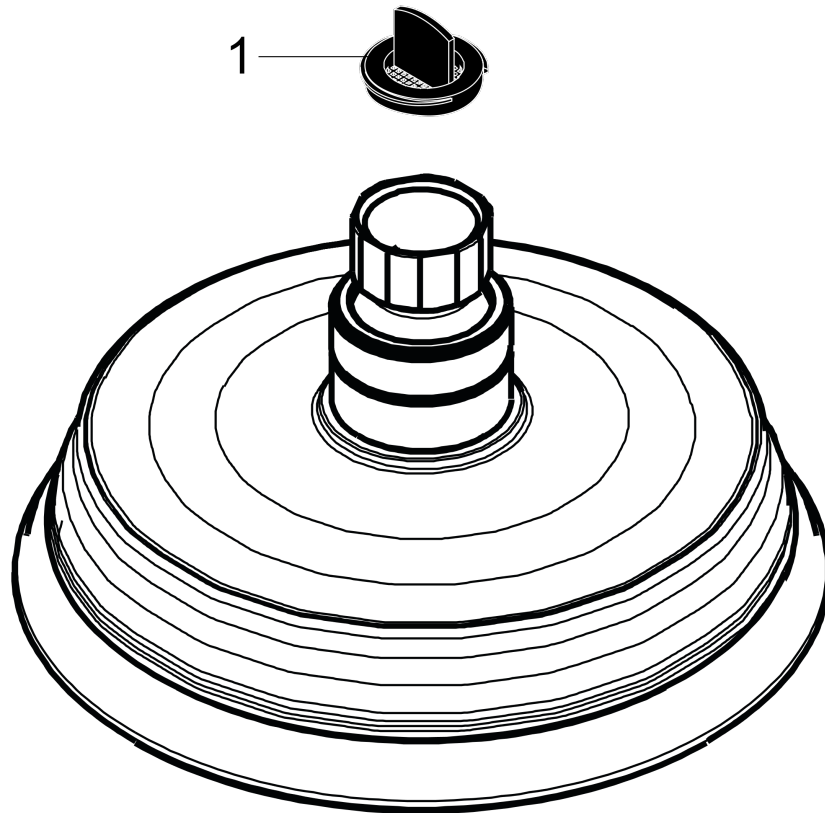

**Croma 100 Classic
Showerhead 3-Jet, 1.8 GPM**

Finishes : **polished nickel** Part no. : **04751830**

Description

Features

- 75 no-clog spray channels
- Spray modes: Full, Pulsating Massage, Intense Turbo
- Flow: 1.8 GPM (6.8 L/Min)

Item details

List Price \$ 118.00

Technology

Compliance

Product image

Scale drawing

Croma 100 Classic
Showerhead 3-Jet, 1.8 GPM

Finishes : **polished nickel** Part no. : **04751830**

Exploded drawing

Year of production: >02/18

**Croma 100 Classic
Showerhead 3-Jet, 1.8 GPM**

Finishes : **polished nickel** Part no. : **04751830**

Spare parts list

Year of production: >02/18

Pos.	Description	Part no.	Price	PU
1	filter packing	88649000	-	1